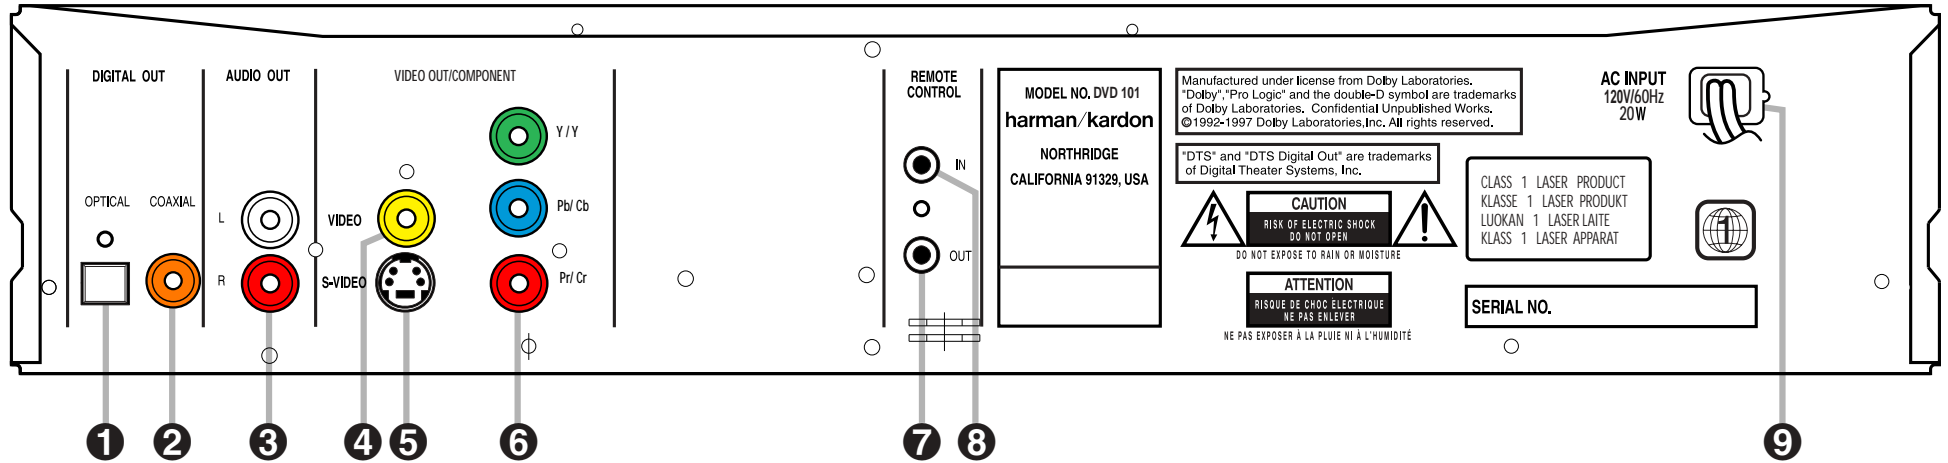

DVD 101 REAR-PANEL CONNECTIONS

- ❶ Optical Digital Output
- ❷ Coaxial Digital Output
- ❸ Analog Audio Outputs
- ❹ Composite Video Output
- ❺ S-Video Output

- ❻ Component Video Outputs
- ❼ Remote Control Output
- ❽ Remote Control Input
- ❾ AC Power Cord

NOTE: To assist in making the correct connections for multichannel input, output and speaker connections, all connection jacks and terminals are color-coded in conformance with the latest CEA standards as follows:

Front Left: White	Composite Video: Yellow
Front Right: Red	Component Video "Y": Green
Digital Audio: Orange	Component Video "Pr": Red
	Component Video "Pb": Blue